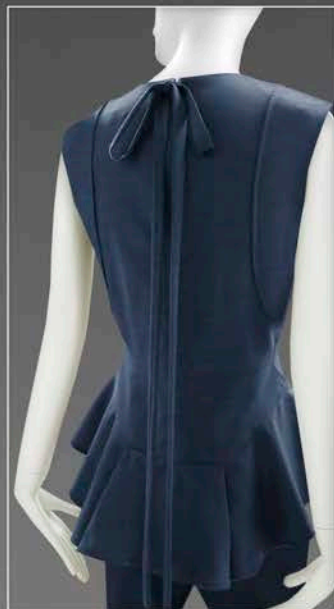

Dress: F1140619FD93  
Front Desk 93

**Left**

**Jacket: F40125FD94**

**Blouse: F60497FD94**

**Pants: F40313FD94**

**Right**

**Jacket: F40125FD94**

**Blouse: F60497FD94**

**Skirt: F40907FD94**

**Front Desk 94**

**Jacket: F401148FD95**  
**Blouse: F880446FD95**  
**Blouse option:**  
**(inset) F110438FD95**  
**Pants: F90349AFD95**  
**Front Desk 95**

**Blouse option**

Blouse: F70417FD96  
Skirt: F40903FD96  
Pants: F90349FD96  
Front Desk 96

CALL US AT 212 772 0047 OR VISIT US AT [WWW.TOPHATIMAGEWEAR.COM](http://WWW.TOPHATIMAGEWEAR.COM)

TopHat  
I M A G E W E A R

Jacket: M40179AFD97  
Shirt: M90489FD97  
Pants: M80333FD97  
Front Desk 97

Available in **SLIMFIT**  
and contemporary fit.

CALL US AT 212 772 0047 OR VISIT US AT WWW.TOPHATIMAGEWEAR.COM

Side View

**Jacket: F40127FD98**  
**Pants: F90350FD98**  
**Front Desk 98**

**Blouse option**

**Sleeve and Back Detail**

**Side and Pocket Detail**