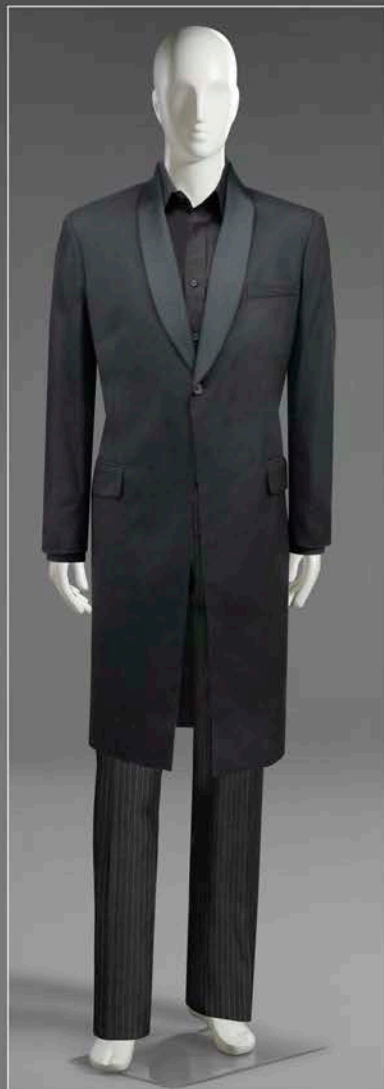

CALL US AT 212 772 0047 OR VISIT US AT [WWW.TOPHATIMAGEWEAR.COM](http://WWW.TOPHATIMAGEWEAR.COM)

**TopHat**  
I M A G E W E A R

**Jacket: F60175FD74**  
**Blouse: F770413FD74**  
**Pants: 70302FD74**  
**Front Desk 74**

CALL US AT 212 772 0047 OR VISIT US AT [WWW.TOPHATIMAGEWEAR.COM](http://WWW.TOPHATIMAGEWEAR.COM)

Jacket: M670197FD75  
Shirt: M90489FD75  
Pants: M60320FD75  
Tie: Grey  
Front Desk 75

**Jacket: F670126FD76**  
**Vest: F60217FD76**  
**Blouse: F70432FD76**  
**Pants: 60301FD76**  
**Front Desk 76**