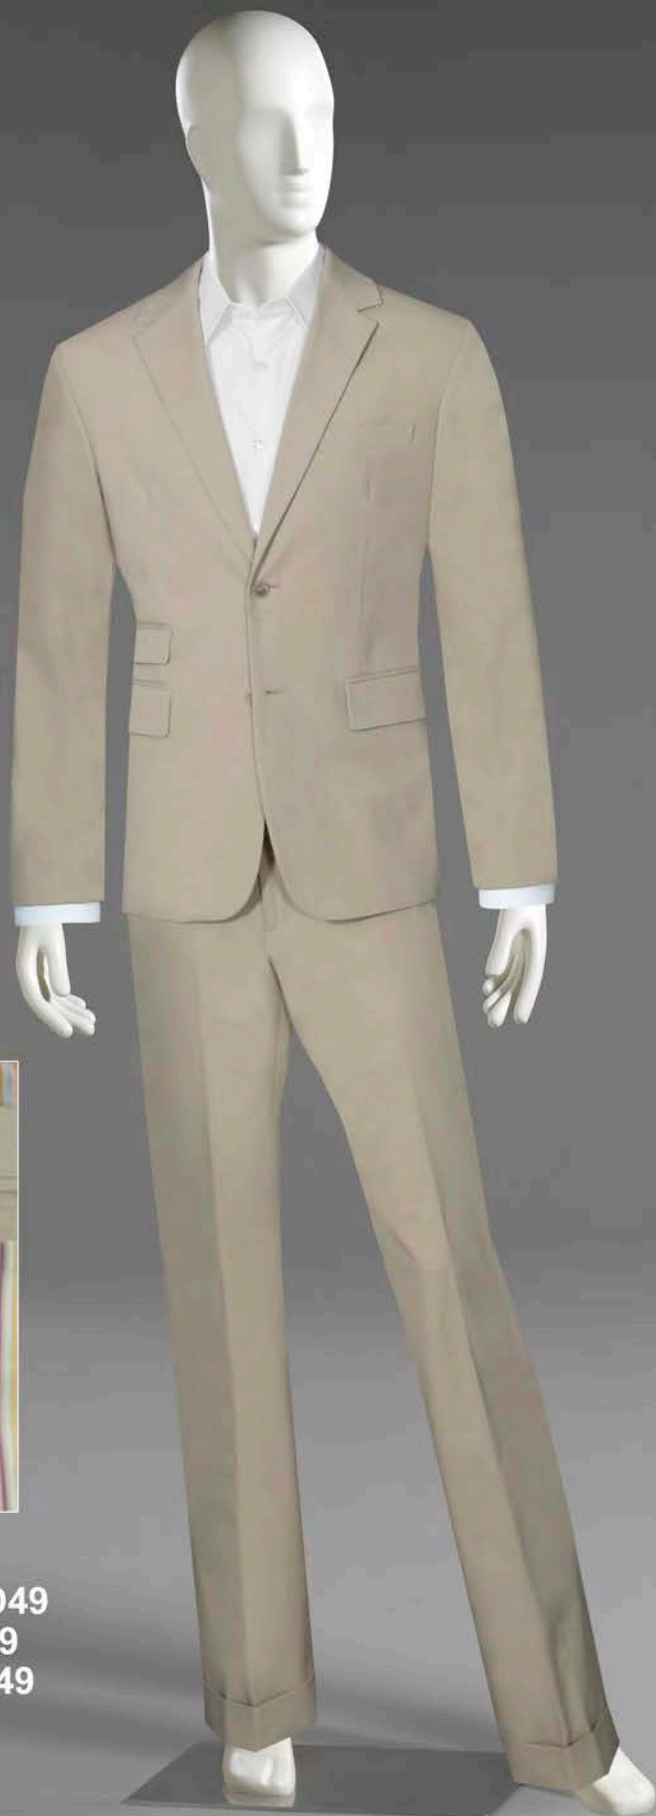

TopHat
I M A G E W E A R

Jacket Lining

Jacket: M40130FD49
Shirt: M90489FD49
Pants: M80333FD49
Front Desk 49

CALL US AT 212 772 0047 OR VISIT US AT WWW.TOPHATIMAGEWEAR.COM