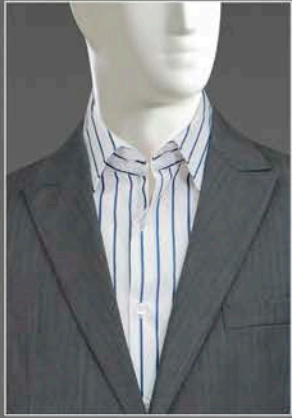

**TopHat**  
I M A G E W E A R

**Jacket: F70105FD33**  
**Blouse: F770413BFD33**  
**Pants: F90350FD33**  
**Front Desk 33**

CALL US AT 212 772 0047 OR VISIT US AT [WWW.TOPHATIMAGEWEAR.COM](http://WWW.TOPHATIMAGEWEAR.COM)

**TopHat**  
I M A G E W E A R

**Jacket: M11060FD34**  
**Pants: M80333FD34**  
**Front Desk 34**

CALL US AT 212 772 0047 OR VISIT US AT [WWW.TOPHATIMAGEWEAR.COM](http://WWW.TOPHATIMAGEWEAR.COM)

Dress: F90624AFD35  
Front Desk 35