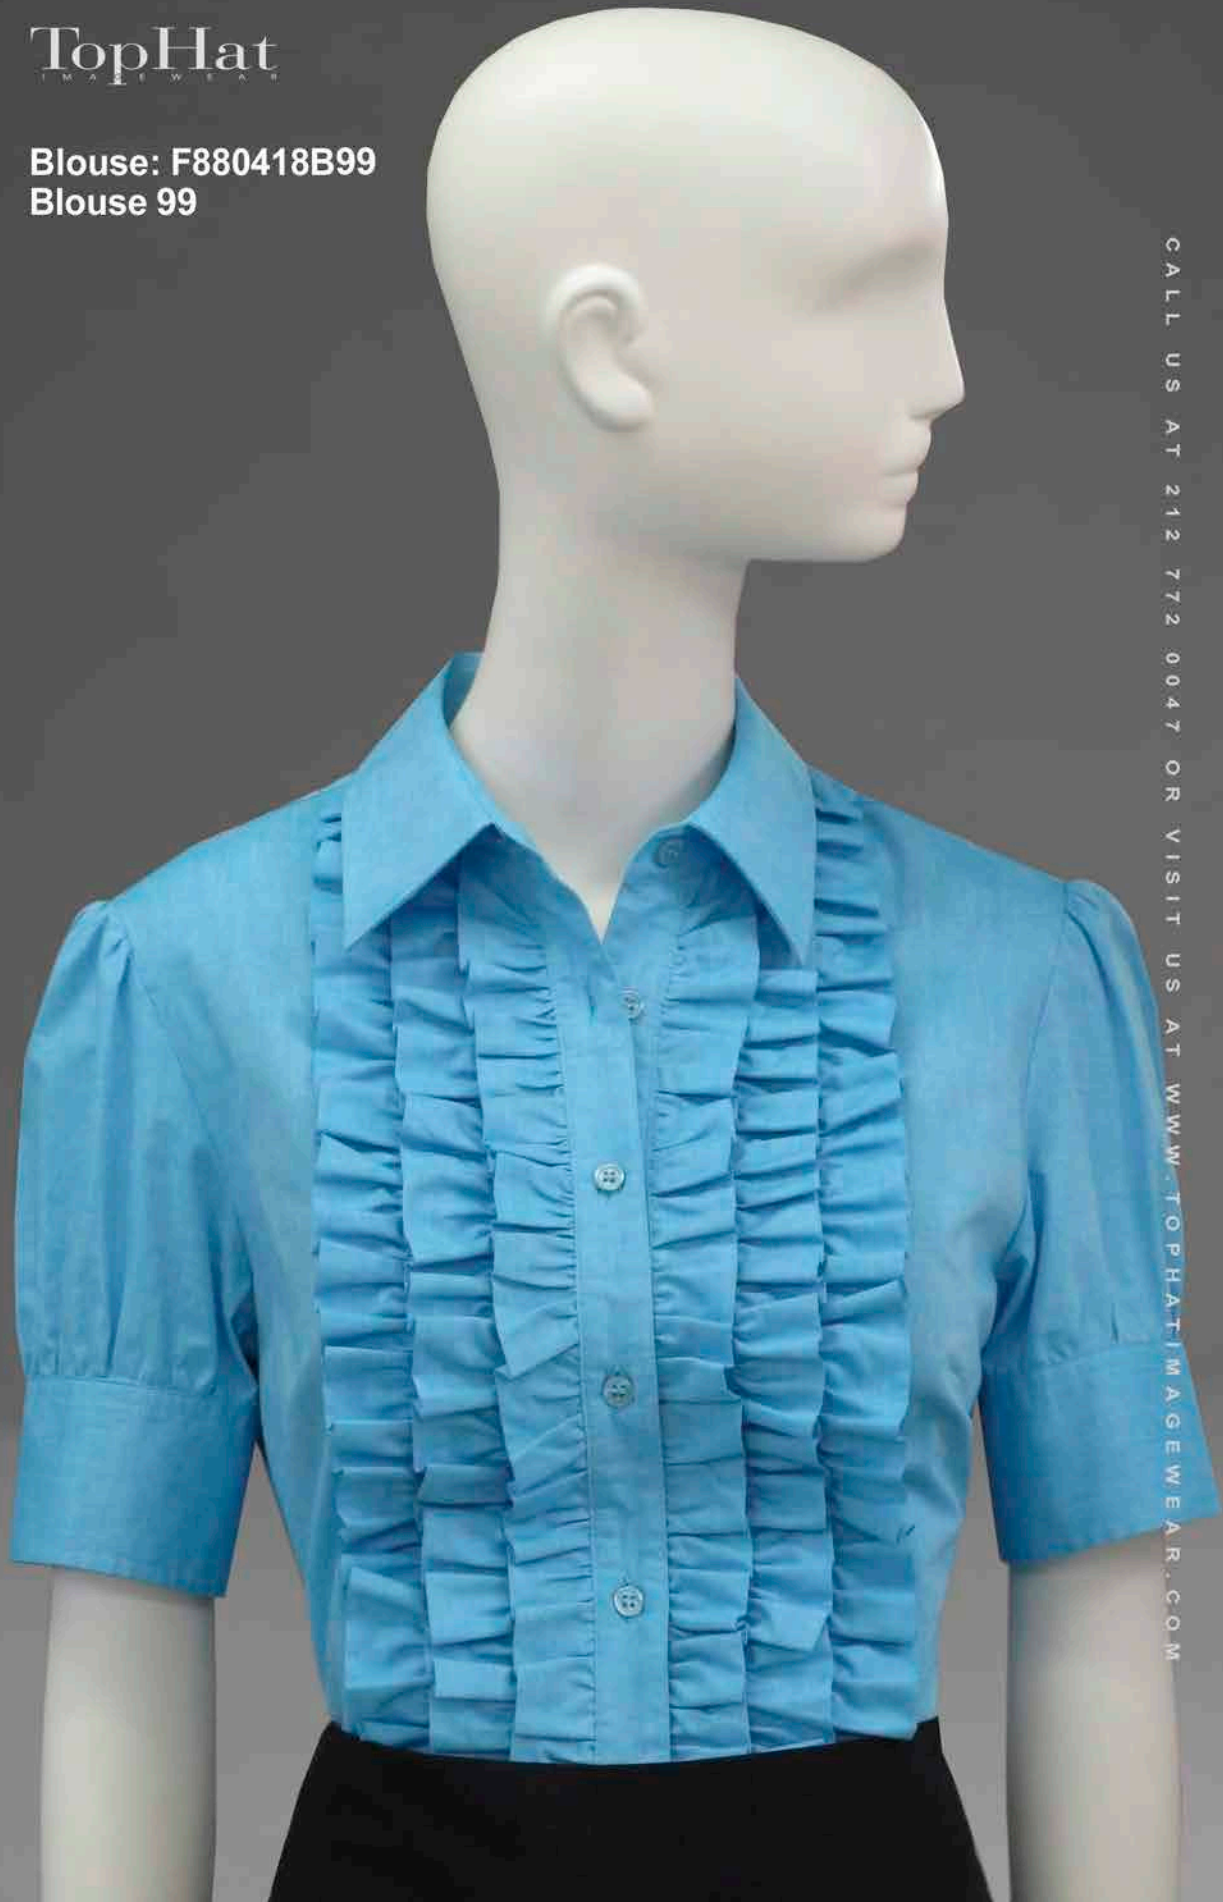

TopHat
IMAGEWEAR

Blouse: F880418B99
Blouse 99

CALL US AT 212 772 0047 OR VISIT US AT WWW.TOPHATIMAGEWEAR.COM