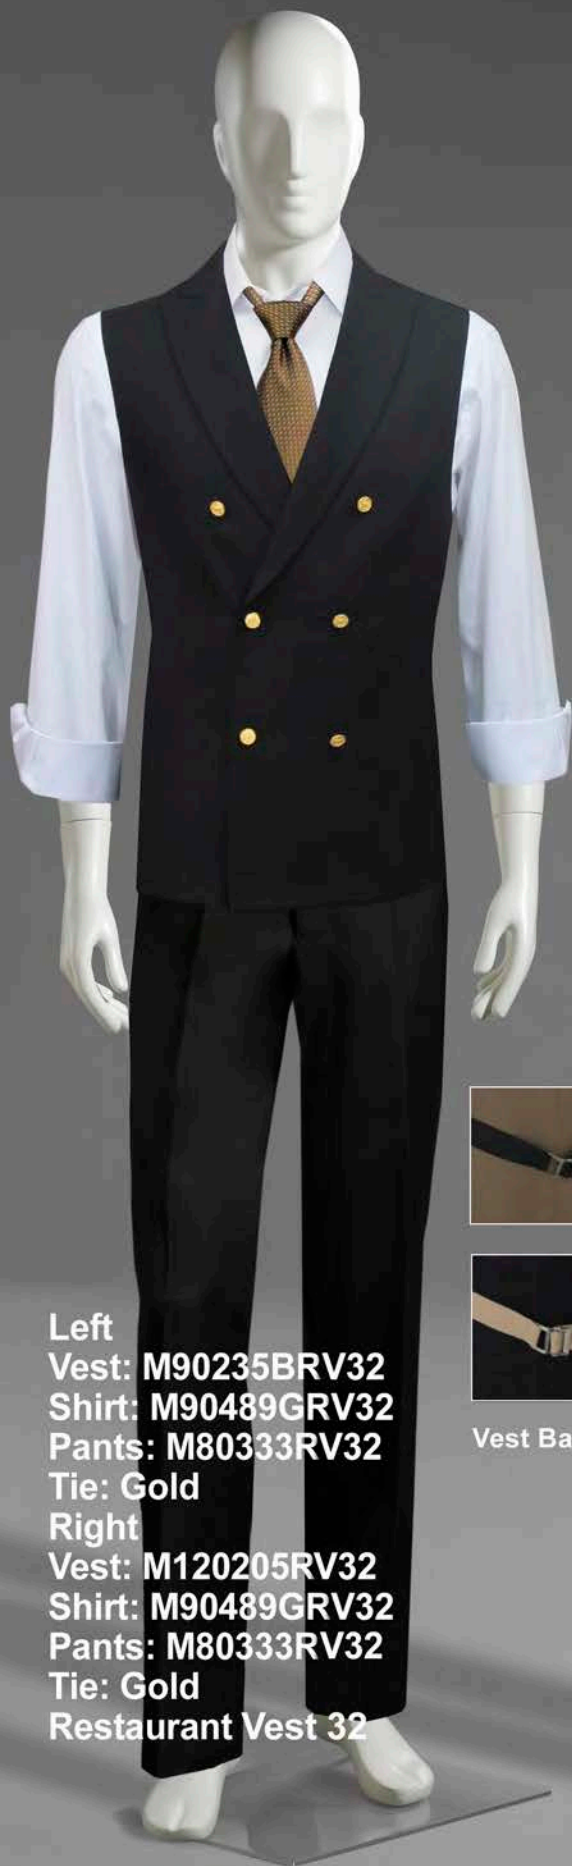

Left
Vest: M90235BRV32
Shirt: M90489GRV32
Pants: M80333RV32
Tie: Gold
Right
Vest: M120205RV32
Shirt: M90489GRV32
Pants: M80333RV32
Tie: Gold
Restaurant Vest 32