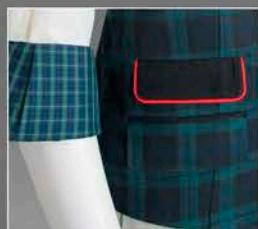

**Restaurant Vest 69**

Pants Detail

Vest: F70216RV70  
Pants: F60306JRV70  
Restaurant Vest 70

CALL US AT 212 772 0047 OR VISIT US AT [WWW.TOPHATIMAGEWEAR.COM](http://WWW.TOPHATIMAGEWEAR.COM)

Pocket and Cuff detail