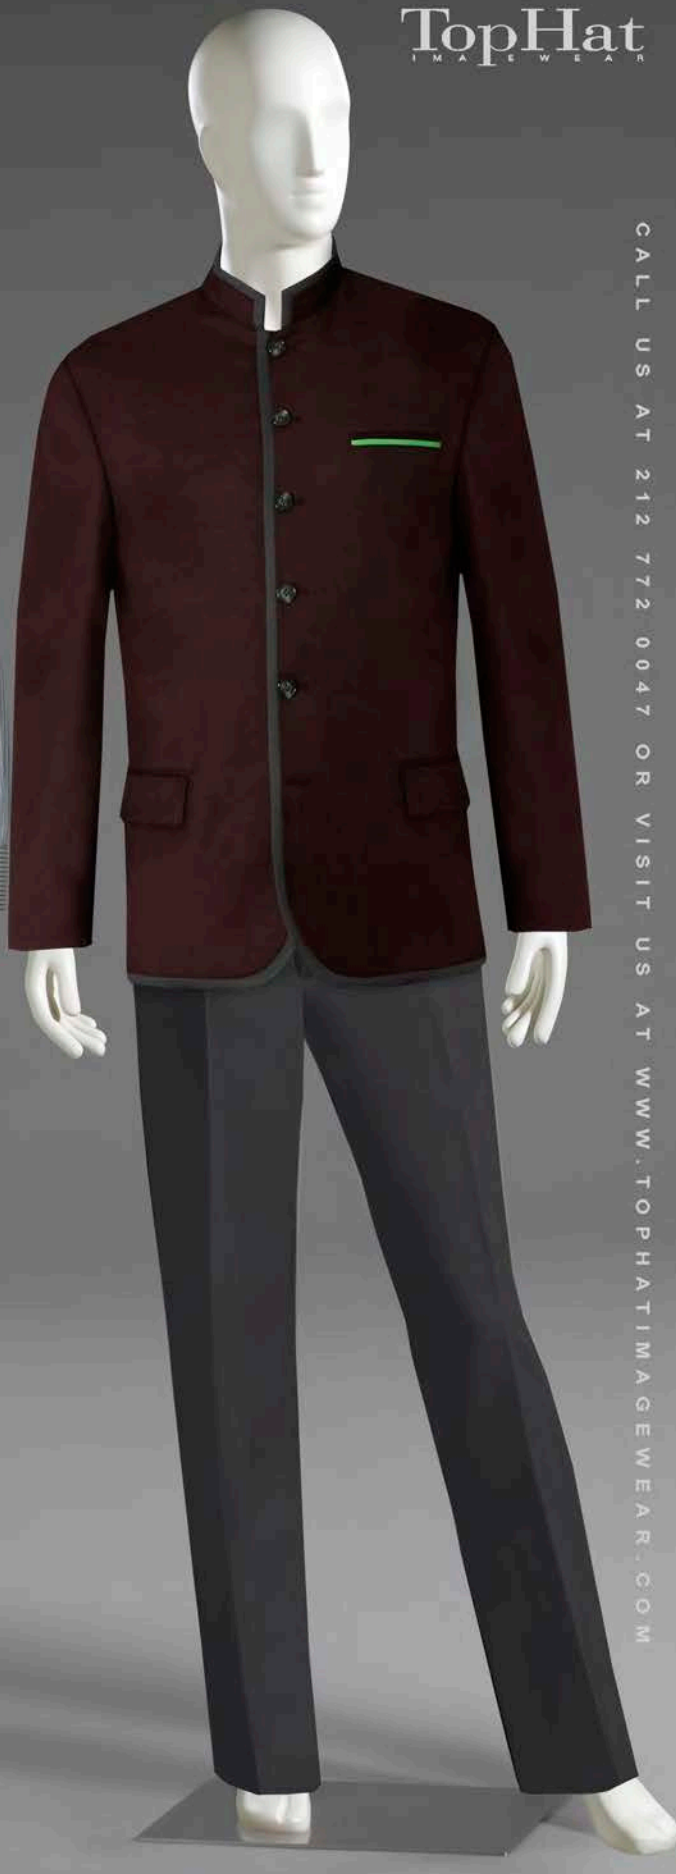

Left
Vest: M40213RV4
Shirt: M90489GRV4
Pants: M80333RV4
Apron: N70838ARV4
Right
Jacket: M40161RV4
Pants: M80333RV4
Restaurant Vest 4