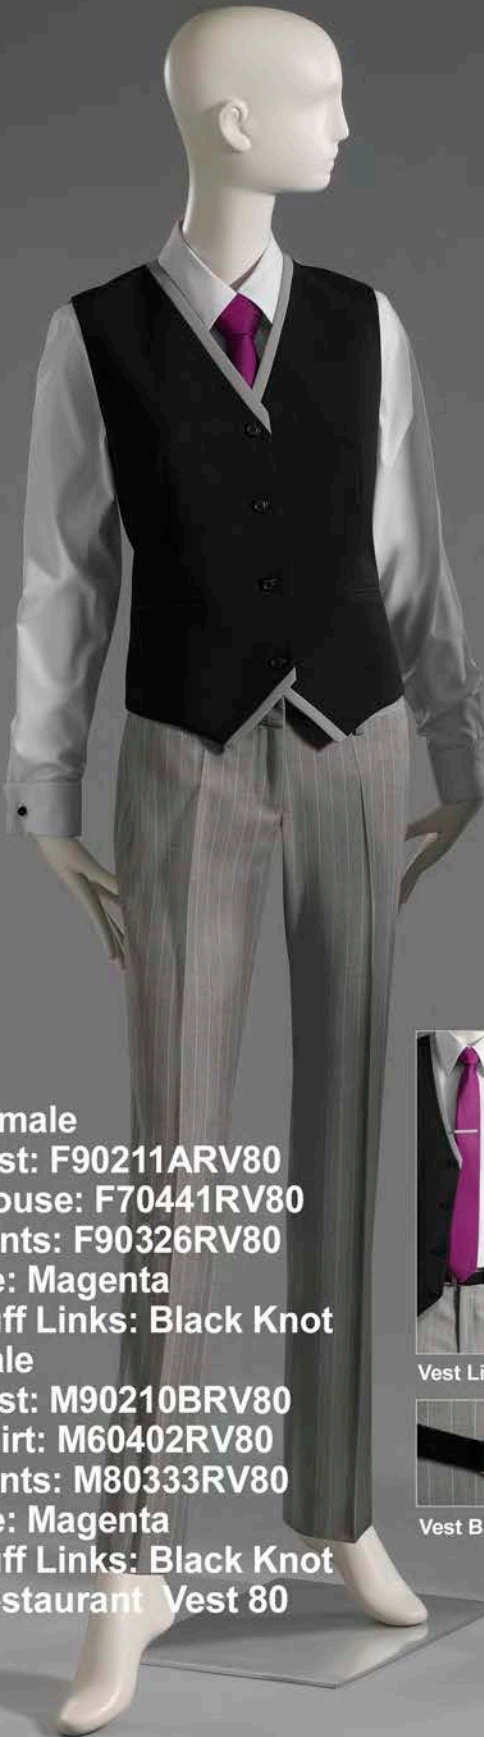

Female
Vest: F90211ARV80
Blouse: F70441RV80
Pants: F90326RV80
Tie: Magenta
Cuff Links: Black Knot
Male
Vest: M90210BRV80
Shirt: M60402RV80
Pants: M80333RV80
Tie: Magenta
Cuff Links: Black Knot
Restaurant Vest 80