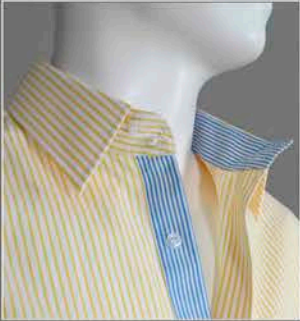

Shirt: M90481DRS47
Pants: M Dark Jeans RS47
Restaurant Shirt 47