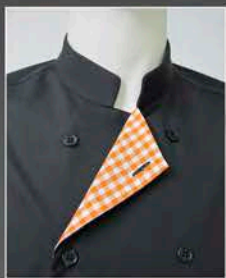

Restaurant Jacket 41

Jacket: M40166ARJ42
Shirt: M90489RJ42
Pants: M90354RJ42
Restaurant Jacket 42

Jacket: M110118RJ43
Shirt: M937RJ43
Pants: M80333RJ43
Restaurant Jacket 43

Tab detail on
rolled up cuff

Left
Shirt: M90463DRJ44
Pants: M80333RJ44
Right
Chef Shirt: M80468ARJ44
Pants: M80333RJ44
Restaurant Jacket 44