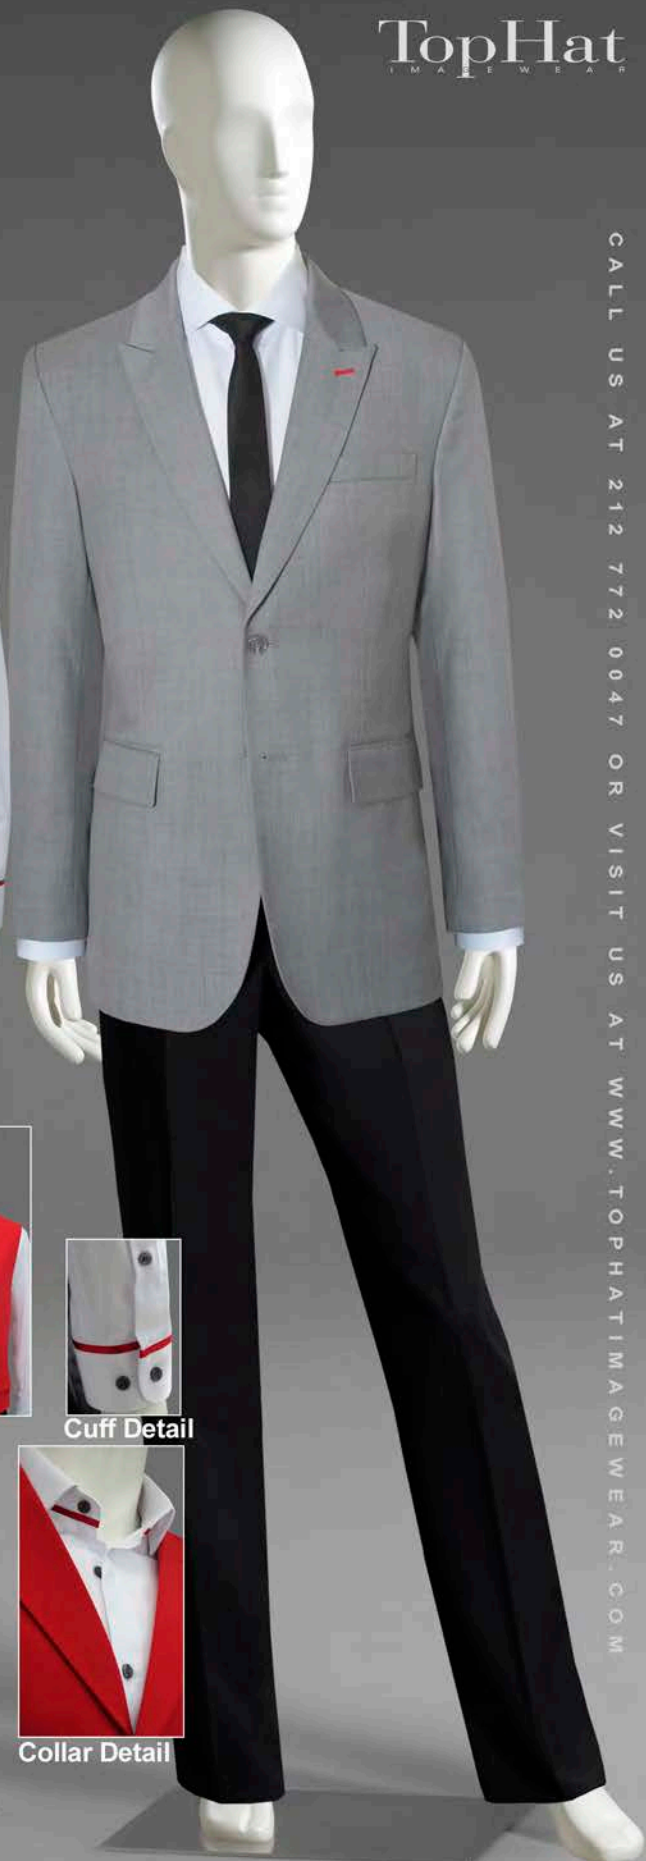

Sleeve detail