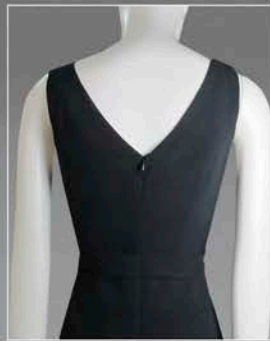

Dress: F50612RJ83
Jacket: F880116ARJ83
Restaurant Jacket 83