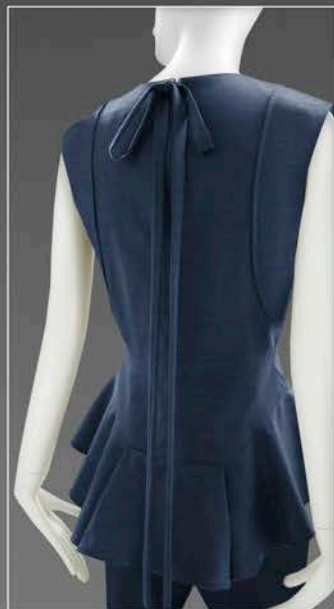

*Please visit our Dress Collection
to view more options.*

CALL US AT 212 772 0047 OR VISIT US AT WWW.TOPHATIMAGEWEAR.COM

Jumpsuit: F60616AD27
Inquire for available belt styles
Restaurant Dress 27

*Please visit our Dress Collection
to view more options.*

Dress: F110619RD28
Restaurant Dress 28

*Please visit our Dress Collection
to veiw more options.*

Frog closure

Back slit

Dress: F90628RD29
Restaurant Dress 29

*Please visit our Dress Collection
to veiw more options*

Blouse: F70417RD30
Skirt: F40903RD30
Pants: F90349ARD30
Restaurant Dress 30

*Please visit our Dress Collection
to view more options*

Dress: F140607RD31
Restaurant Dress 31

*Please visit our Dress Collection
to view more options*