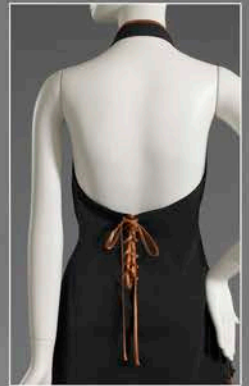

TopHat
I M A G E W E A R

Jacket: F40108RAI14
Blouse: F90467RAI14
Pants: F80355RAI14
Restaurant Asian Inspired 14

CALL US AT 212 772 0047 OR VISIT US AT WWW.TOPHATIMAGEWEAR.COM

Female

Jacket: F80125RAI15

Pants: F80333RAI15

Male

Jacket: M80114RAI15

Pants: M80333RAI15

Restaurant Asian Inspired 15

Back view

Side slits detailing

Female
Dress: F90631RAI16
Male
Jacket: M660139RAI16
Pants: M80333RAI16
Restaurant Asian Inspired 16

*Please visit our Dress Collection
to view more options.*

Female

Jacket: F90122RAI17

Pants: F80355RAI17

Male

Jacket: M90121RAI17

Pants: M80333ARA17

Restaurant Asian Inspired 17

Vest: F80254RAI18
Blouse: F90467RAI18
Pants: F80328RAI18
Restaurant Asian Inspired 18