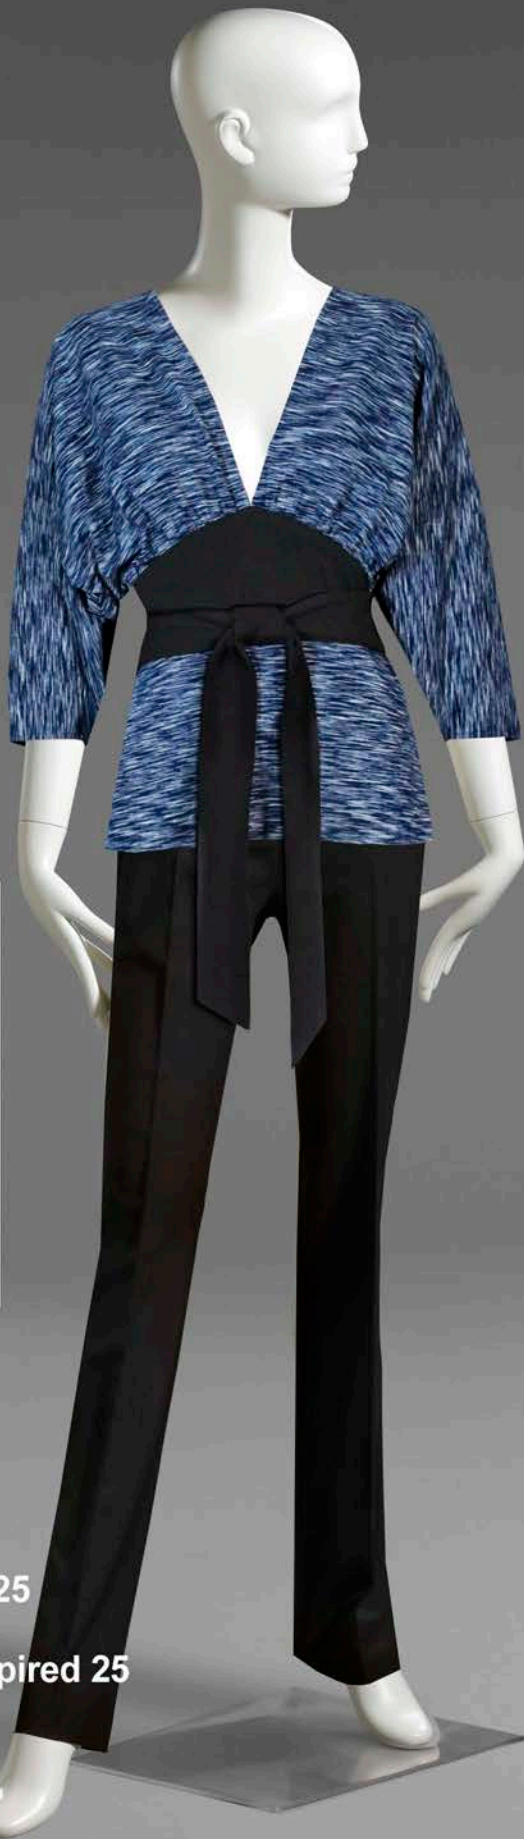

Back View

Blouse: F90428BRAI25
Pants: F90350RAI25
Restaurant Aaian Inspired 25