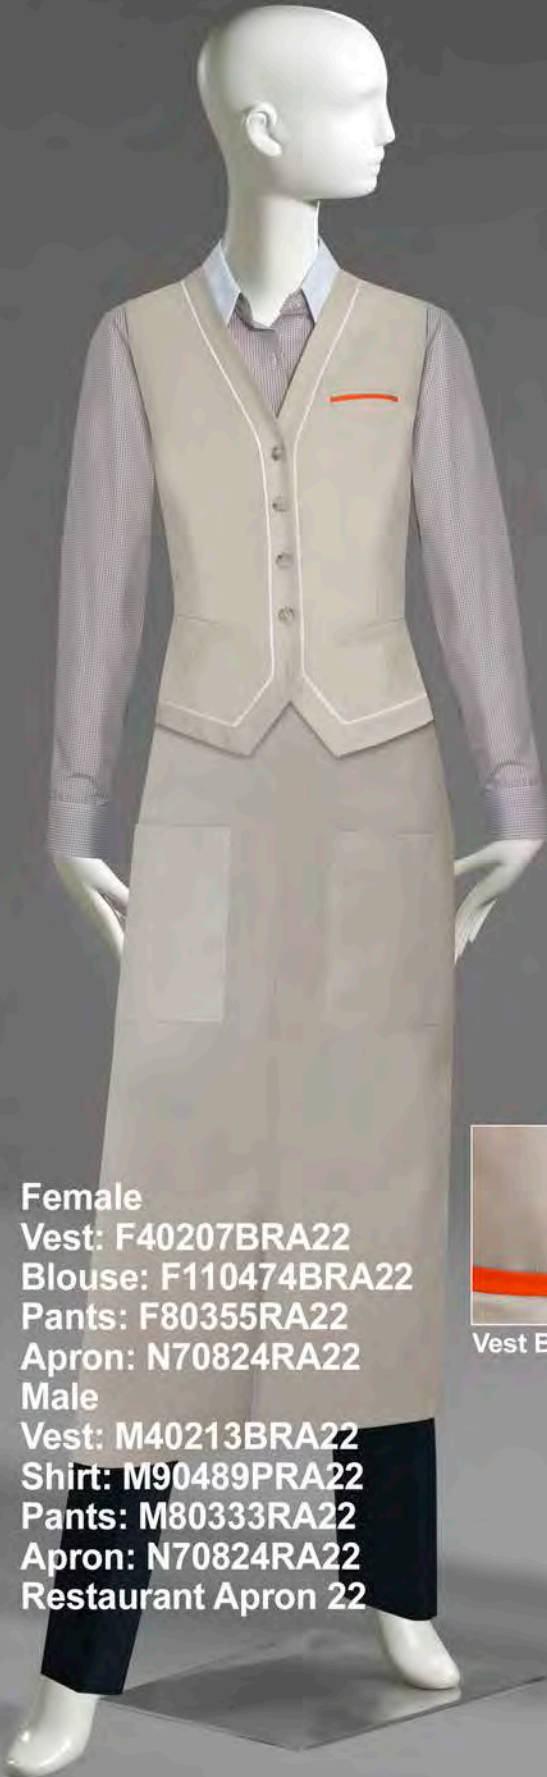

Female

Vest: F40207BRA22

Blouse: F110474BRA22

Pants: F80355RA22

Apron: N70824RA22

Male

Vest: M40213BRA22

Shirt: M90489PRA22

Pants: M80333RA22

Apron: N70824RA22

Restaurant Apron 22