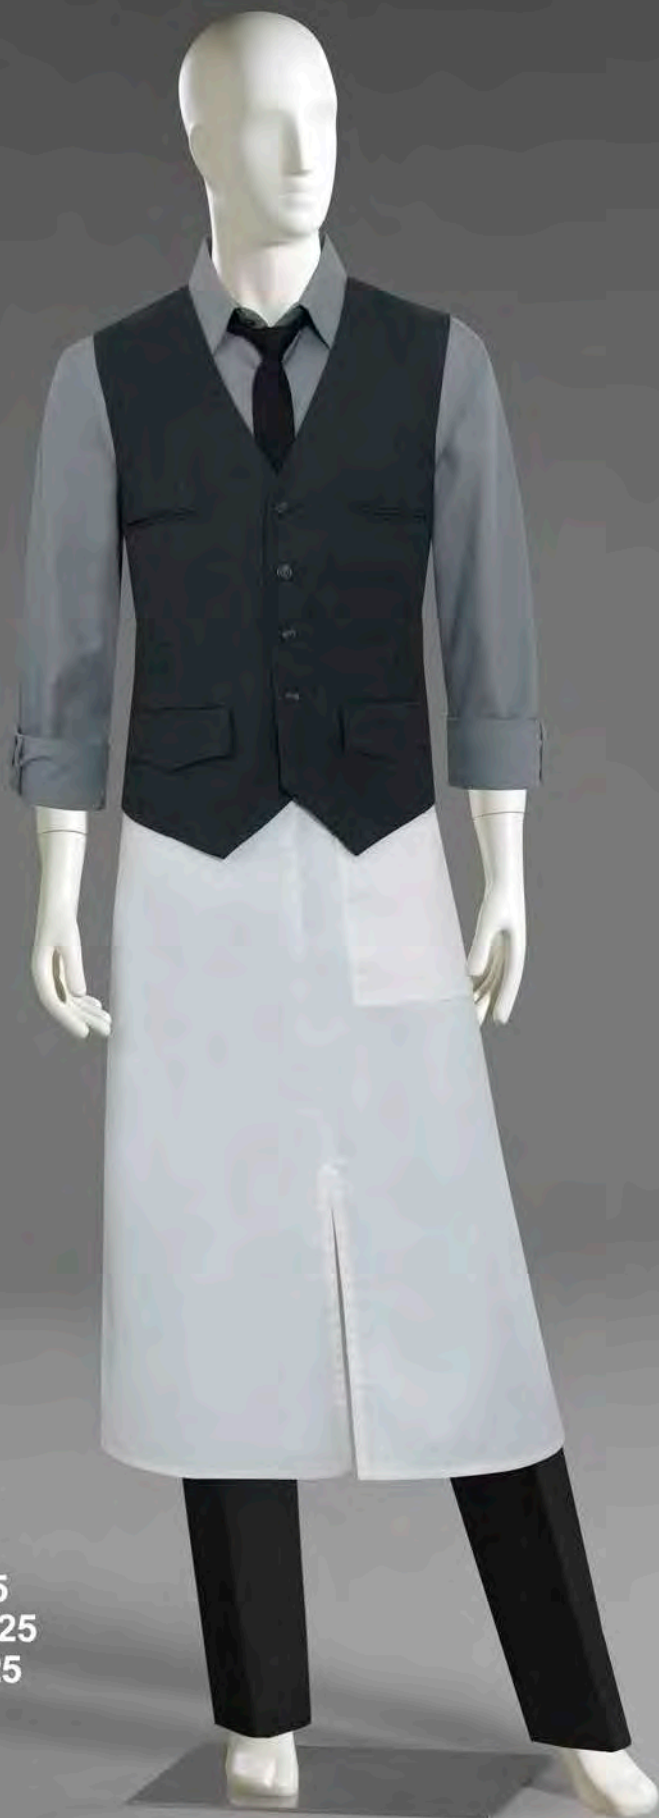

TopHat
I M A G E W E A R

Vest: M40214RA25
Shirt: M90489RA25
Pants: M80333RA25
Apron: N50811ARA25
Restaurant Apron 25

CALL US AT 212 772 0047 OR VISIT US AT WWW.TOPHATIMAGEWEAR.COM